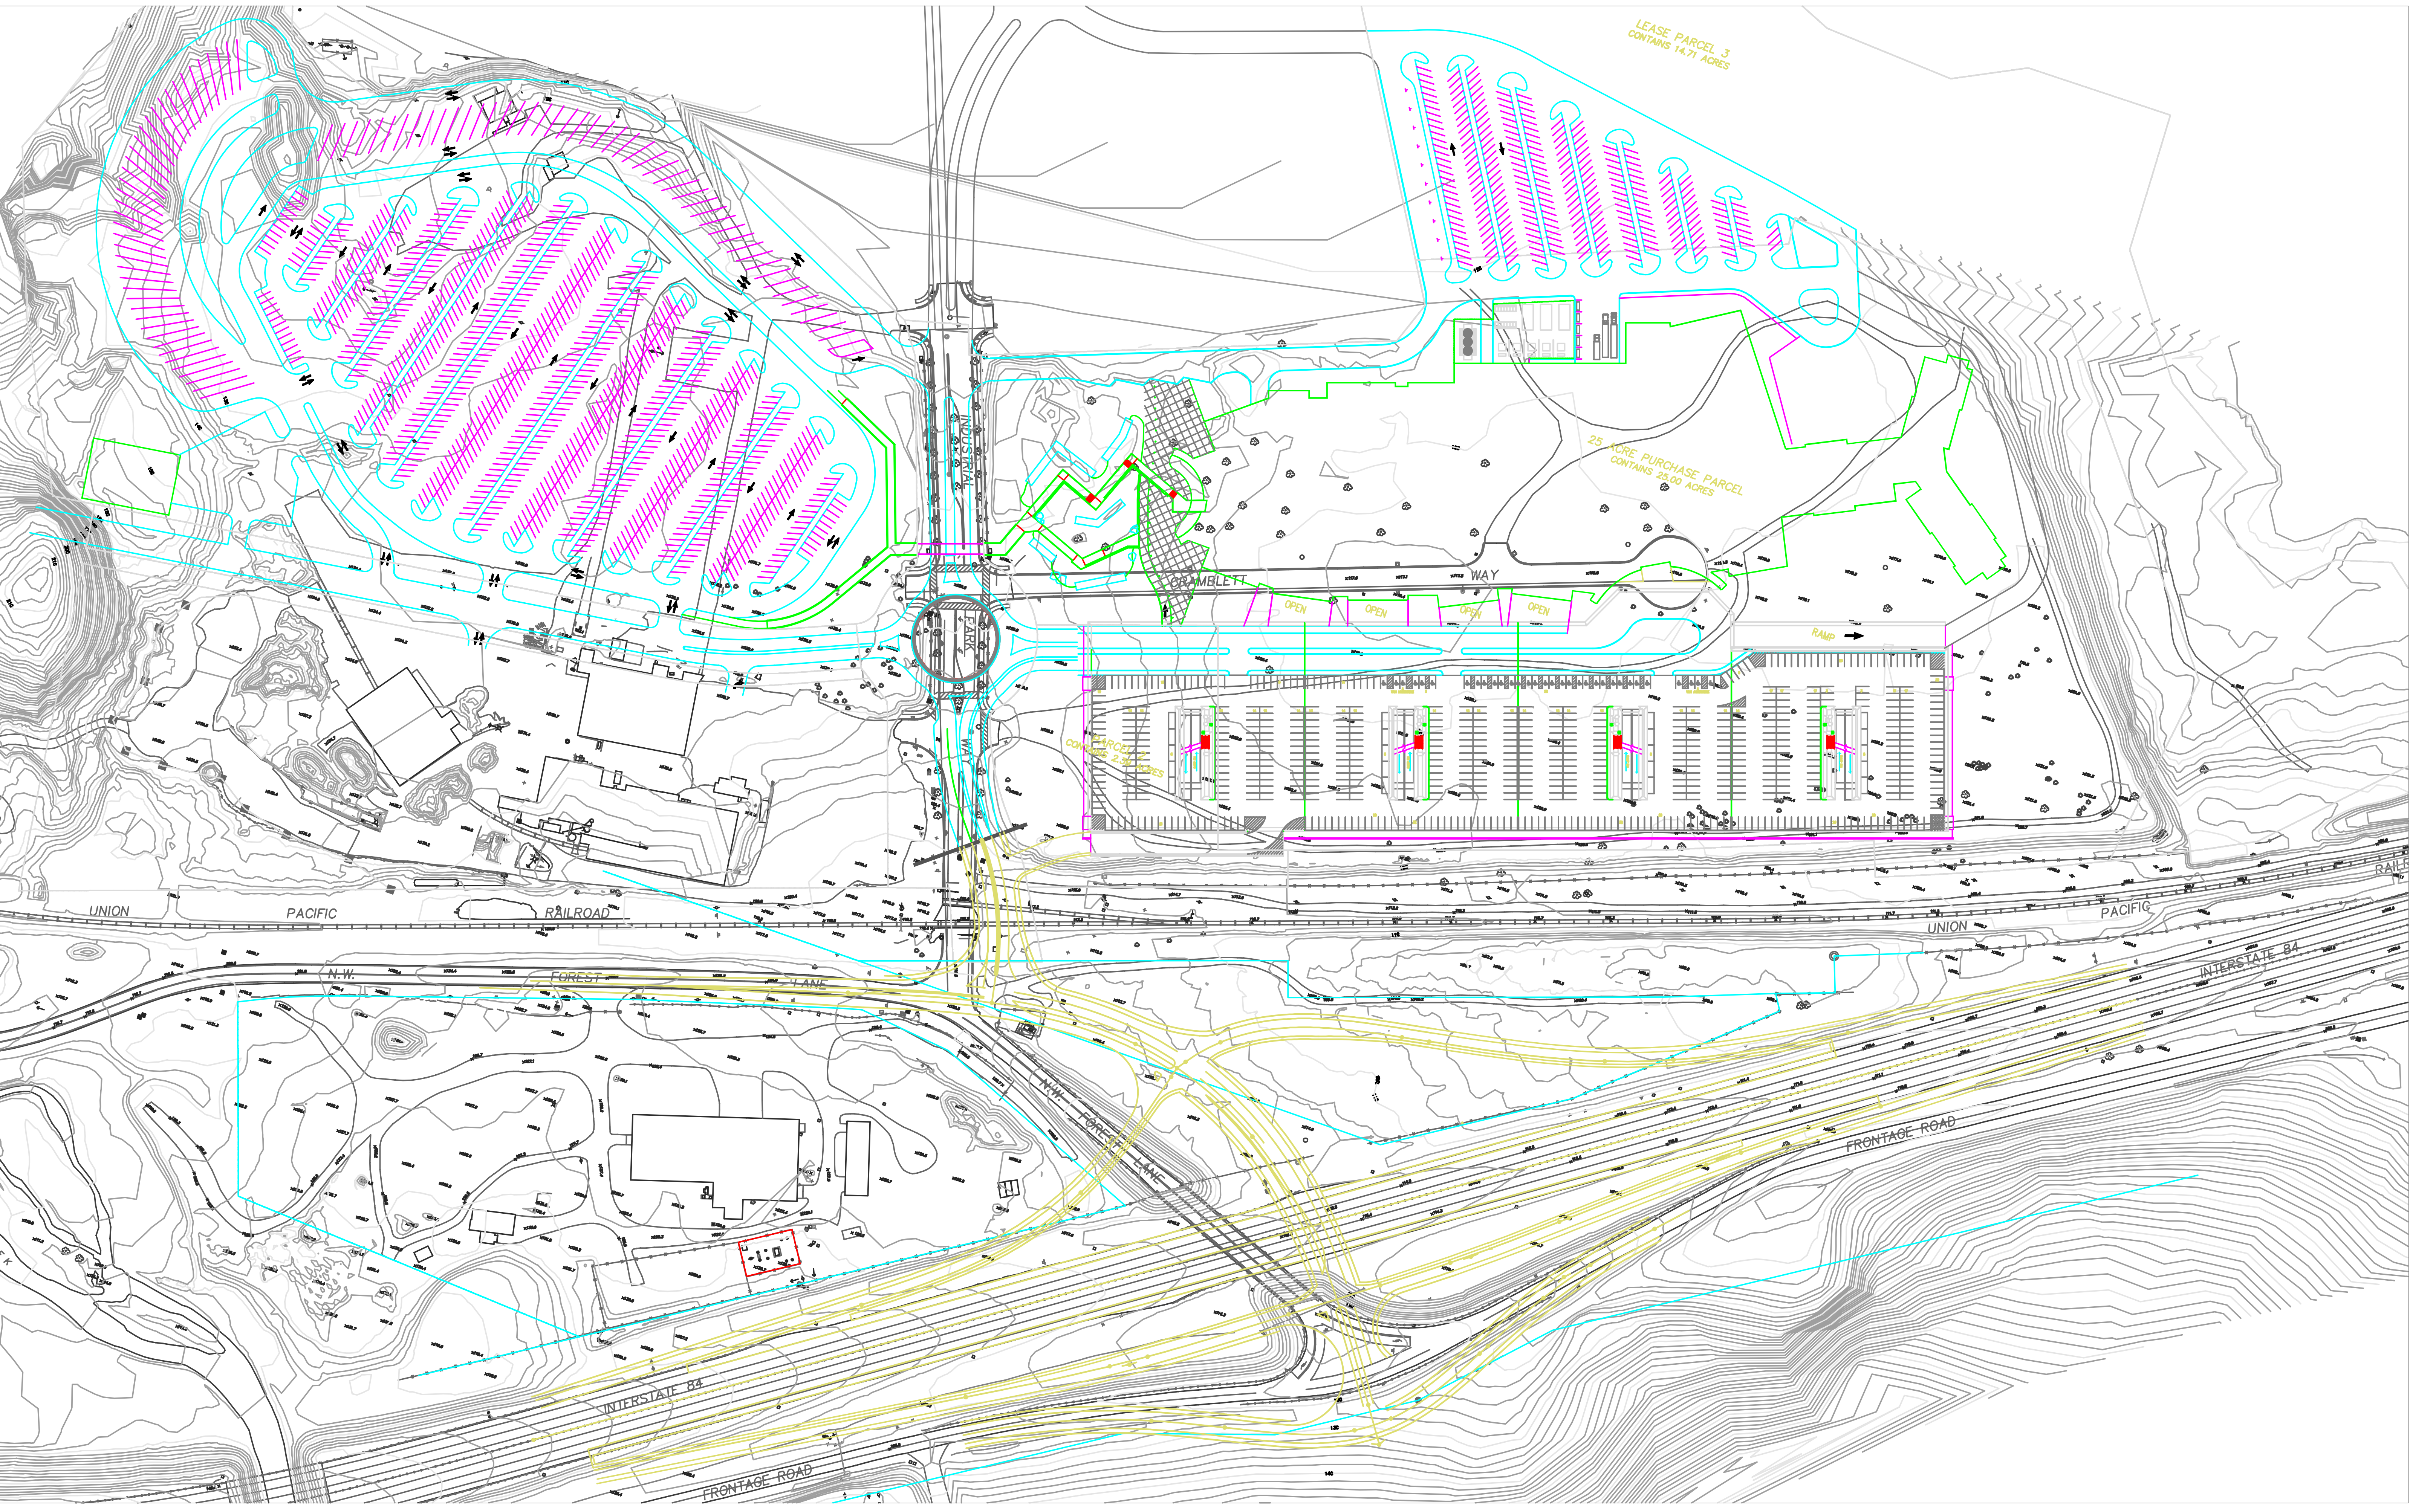

LEASE PARCEL 3  
CONTAINS 14.71 ACRES

25 ACRE PURCHASE PARCEL  
CONTAINS 25.00 ACRES

PARCEL 1  
CONTAINS 2.31 ACRES

UNION PACIFIC RAILROAD

UNION PACIFIC RAILROAD

N.W. FOREST LANE

N.W. FOREST LANE

INTERSTATE 84

INTERSTATE 84

FRONTAGE ROAD

FRONTAGE ROAD